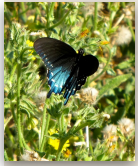

BUTTERFLIES AT WEST POND

PIPEVINE SWALLOWTAIL

ANISE SWALLOWTAIL

WESTERN TIGER SWALLOWTAIL

CHECKERED WHITE

CABBAGE WHITE

ORANGE SULPHUR

PURPLISH COPPER

COMMON HAIRSTREAK

EASTERN TAILED BLUE

WESTERN PYGMY BLUE

ACMON BLUE

GULF FRITILLARY

MYLITTA CRESCENT

MOURNING CLOAK

PAINTED LADY