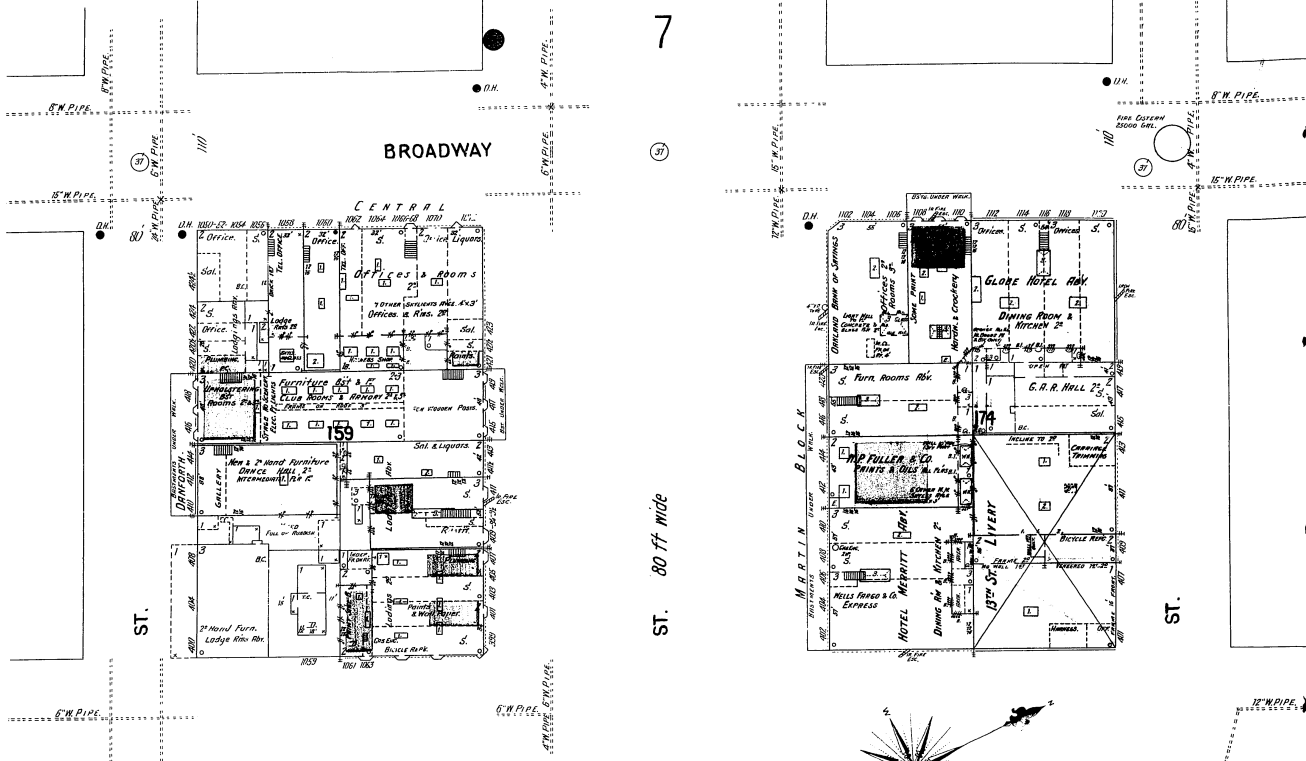

139

S E E U O I U M E D N E

7

BROADWAY

37

138

FRANKLIN

37

ST. 80 1/2 ft wide

140

146

WEBSTER SOUTHERN PACIFIC CO'S NORTON GRADE OVERLAND TRUCK TRACKS ST.

146